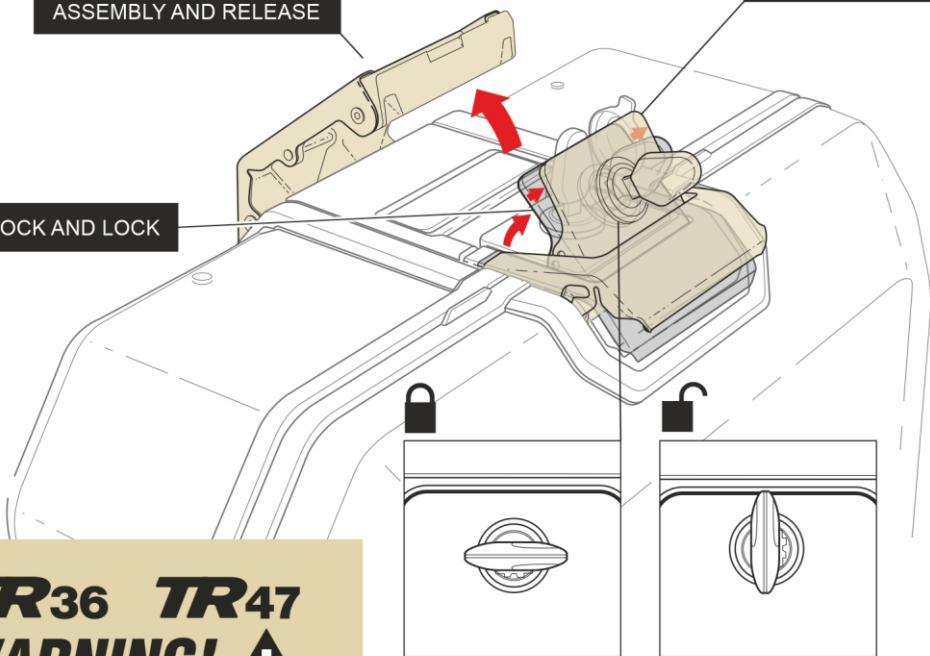

USER GUIDE

MOOSERACING.COM
DISTRIBUTED EXCLUSIVELY BY PARTS UNLIMITED

Code: 501968 - edition: 1

TERRA LOCK SYSTEM

PATENT PENDING

INTEGRATED CARRYING HANDLE

ASSEMBLY AND RELEASE

OPEN AND CLOSE

UNLOCK AND LOCK

TR36 TR47
WARNING! 

CARE AND MAINTENANCE

URL: <http://ugr.to/g0yt>

1 M. MINIMUM DISTANCE WITH POWER WASHER.

MAXIMUM WEIGHT AND USE EVEN DISTRIBUTION INSIDE CASES.

MAXIMUM SPEED, CHECK LOCAL LAWS.