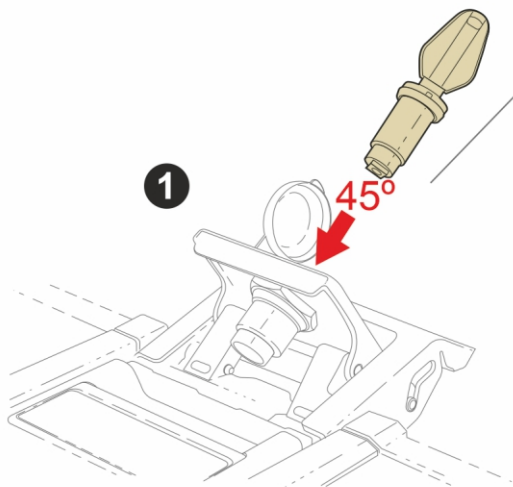

LOCK INSTALLATION

VIDEO

3