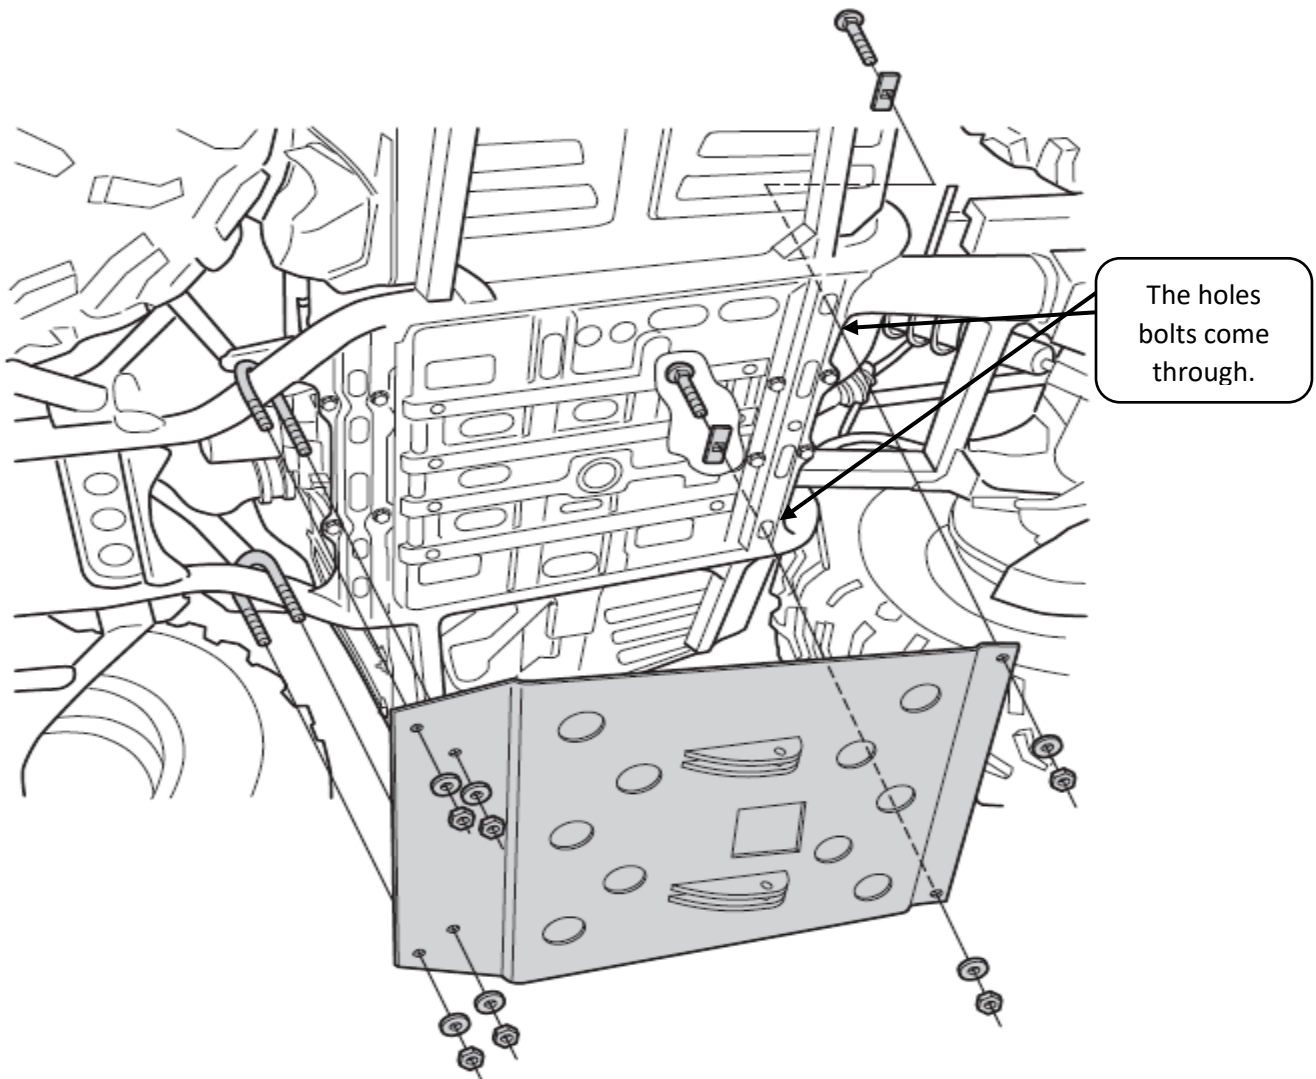

KAWASAKI 97-02 KVF 400 PRAIRE 4x4

PART# 4501-0605

| ITEM | PART# | QTY. | DESCRIPTION |
|------|---------|------|-----------------------------|
| 1 | 2737-70 | 1 | Bottom Plow Mount |
| 2 | 2737-2 | 2 | Bolt Retainer |
| 3 | HDW2064 | 2 | 5/16 x 1 Carriage Bolt |
| 4 | HDW9002 | 6 | 5/16 Flat Washer |
| 5 | HDW7058 | 6 | 5/16 Nylock Nut |
| 6 | HDW2154 | 2 | 5/16 x 1-1/4 x 2 Rd. U-Bolt |

PLOW MOUNT INSTALLATION INSTRUCTIONS

Install two 1" carriage bolts with the bolt retainers through the rear of the frame. Hang the two U-bolts over the front frame tubes as illustrated.

Install the bottom mount plate on the carriage bolts and the U-bolts. Secure with the 5/16" washers and nylock nuts. Align and tighten firmly.