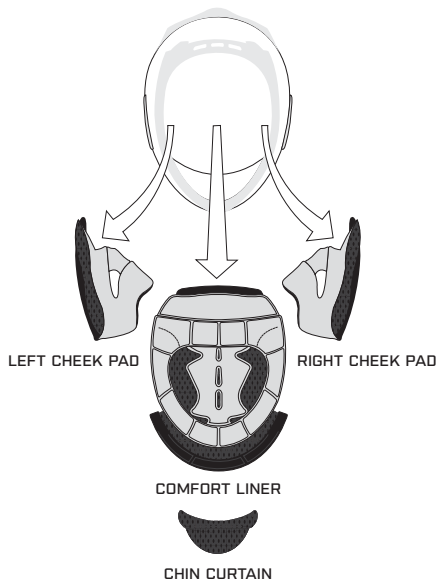

AIRFRAME™ CHEEKPADS			
Part Number	Color	Size	Price
0134-0842	Stars	30MM = XS	$30.00
0134-0844	Stars	25MM = M	$30.00
0134-0845	Stars	30MM = L	$30.00
0134-0846	Stars	25MM = XL	$30.00
0134-0847	Stars	20MM = XXL	$30.00
0134-0848	Stars	15MM = 3XL	$30.00
0134-0874	Pop-Art	30MM = XS	$30.00
0134-0875	Pop-Art	30MM = S	$30.00
0134-0876	Pop-Art	25MM = M	$30.00
0134-0877	Pop-Art	30MM = L	$30.00
0134-0878	Pop-Art	25MM = XL	$30.00
0134-0880	Pop-Art	15MM = 3XL	$30.00
0134-0951	Techstar	30MM = XS	$30.00
0134-0952	Techstar	30MM = S	$30.00
0134-0953	Techstar	25MM = M	$30.00
0134-0954	Techstar	30MM = L	$30.00
0134-0955	Techstar	25MM = XL	$30.00
0134-0956	Techstar	20MM = 3XL	$30.00
0134-0957	Techstar	15MM = 3XL	$30.00
0134-1045	Ink	30MM = XS	$30.00
0134-1046	Ink	30MM = S	$30.00
0134-1047	Ink	25MM = M	$30.00
0134-1048	Ink	30MM = L	$30.00
0134-1049	Ink	25MM = XL	$30.00
0134-1050	Ink	20MM = XXL	$30.00
0134-1051	Ink	15MM = 3XL	$30.00
0134-0711	Floral	30MM = XS	$30.00
0134-0713	Floral	25MM = M	$30.00
0134-0714	Floral	30MM = L	$30.00
0134-0715	Floral	25MM = XL	$30.00
0134-0662	UrbanCamo	35MM = 2XS	$30.00
0134-0663	UrbanCamo	30MM = XS	$30.00
0134-0664	UrbanCamo	30MM = S	$30.00
0134-0665	UrbanCamo	25MM = M	$30.00
0134-0666	UrbanCamo	30MM = L	$30.00
0134-0667	UrbanCamo	25MM = XL	$30.00
0134-0668	UrbanCamo	20MM = XXL	$30.00
0134-0669	UrbanCamo	15MM = 3XL	$30.00
0134-1378	Original	30MM = XS	$30.00
0134-1379	Original	30MM = S	$30.00
0134-1380	Original	25MM = M	$30.00
0134-1381	Original	30MM = L	$30.00
0134-1382	Original	25MM = XL	$30.00
0134-1383	Original	20MM = 2XL	$30.00
0134-1384	Original	15MM = 3XL	$30.00
0134-1590	Chantilly	30MM = XS	$30.00
0134-1591	Chantilly	30MM = S	$30.00
0134-1592	Chantilly	25MM = M	$30.00
0134-1593	Chantilly	30MM = L	$30.00
0134-1594	Chantilly	25MM = XL	$30.00
0134-1595	Chantilly	20MM = 2XL	$30.00
0134-1596	Chantilly	15MM = 3XL	$30.00
0134-0678	Barbed	35MM = 2XS	$30.00
0134-0679	Barbed	30MM = XS	$30.00
0134-0681	Barbed	25MM = M	$30.00
0134-0682	Barbed	30MM = L	$30.00
0134-0685	Barbed	15MM = 3XL	$30.00
0134-0792	Pink	30MM = XS	$30.00
0134-0794	Pink	25MM = M	$30.00
0134-0795	Pink	30MM = L	$30.00
0134-0796	Pink	25MM = XL	$30.00
0134-1467	Hydra-Dry	30MM = XS	$30.00
0134-1468	Hydra-Dry	30MM = S	$30.00
0134-1469	Hydra-Dry	25MM = M	$30.00
0134-1470	Hydra-Dry	30MM = L	$30.00
0134-1471	Hydra-Dry	25MM = XL	$30.00
0134-1472	Hydra-Dry	20MM = 2XL	$30.00
0134-1473	Hydra-Dry	15MM = 3XL	$30.00

SHELL INTERIOR FITMENT				
Structure	Shell	Final Size	Liner Interchangeable	Cheekpad Interchangeable
3 Shell 3 EPS	A	XS	XS	XS-3XL
3 Shell 3 EPS	B	S	S-M	XS-3XL
		M	S-M	XS-3XL
3 Shell 3 EPS	C	L	L-2XL	XS-3XL
		XL	L-2XL	XS-3XL
		2XL	L-2XL	XS-3XL
		3XL	3XL	XS-3XL