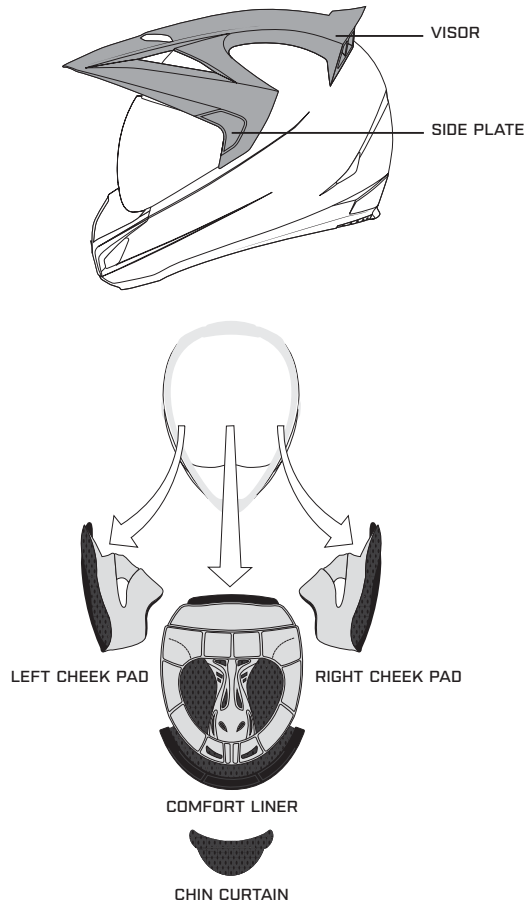

REPLACEMENT VARIANT™ LINERS

VARIANT™ LINERS			
Part Number	Color	Size	Price
0134-1175	Hydra-Dry	XS	$35.00
0134-1176	Hydra-Dry	S	$35.00
0134-1177	Hydra-Dry	M	$35.00
0134-1178	Hydra-Dry	L	$35.00
0134-1179	Hydra-Dry	XL	$35.00
0134-1180	Hydra-Dry	2XL	$35.00
0134-1181	Hydra-Dry	3XL	$35.00
0134-1371	Original	XS	$35.00
0134-1372	Original	S	$35.00
0134-1373	Original	M	$35.00
0134-1374	Original	L	$35.00
0134-1375	Original	XL	$35.00
0134-1376	Original	2XL	$35.00
0134-1377	Original	3XL	$35.00
0134-1418	Tech Star	XS	$35.00
0134-1419	Tech Star	S	$35.00
0134-1420	Tech Star	M	$35.00
0134-1421	Tech Star	L	$35.00
0134-1422	Tech Star	XL	$35.00
0134-1423	Tech Star	2XL	$35.00
0134-1424	Tech Star	3XL	$35.00
0134-1438	Ink	XS	$35.00
0134-1439	Ink	S	$35.00
0134-1440	Ink	M	$35.00
0134-1441	Ink	L	$35.00
0134-1442	Ink	XL	$35.00
0134-1443	Ink	2XL	$35.00
0134-1444	Ink	3XL	$35.00
0134-1503	Urban Camo	XS	$35.00
0134-1504	Urban Camo	S	$35.00
0134-1505	Urban Camo	M	$35.00
0134-1506	Urban Camo	L	$35.00
0134-1507	Urban Camo	XL	$35.00
0134-1508	Urban Camo	2XL	$35.00
0134-1509	Urban Camo	3XL	$35.00
0134-1611	Chantilly	XS	$35.00
0134-1612	Chantilly	S	$35.00
0134-1613	Chantilly	M	$35.00
0134-1614	Chantilly	L	$35.00
0134-1615	Chantilly	XL	$35.00
0134-1616	Chantilly	2XL	$35.00
0134-1617	Chantilly	3XL	$35.00

VARIANT™ BREATHBOX		
Part Number	Description	Price
0134-1361	Variant Breath Box Kit	$30.00

VARIANT™ CHIN CURTAIN		
Part Number	Description	Price
0134-1229	Variant Chin Curtain	$7.00

VARIANT™ SIDEPLATES			
Part Number	Color		Price
0133-0542	Black Gloss		$15.00
0133-0543	White		$15.00
0133-0544	Silver		$15.00
0133-0545	Medallion		$15.00
0133-0546	Black Rubatone		$15.00
0133-0547	Etched Black		$15.00
0133-0549	Etched Blue		$15.00
0133-0577	Speedmetal		$15.00
0133-0624	Hi-Vis Yellow		$15.00
0133-0660	Battlescar		$15.00
0133-0699	Carbon Cyclic Black		$15.00
0133-0700	Carbon Cyclic Red		$15.00
0133-0701	Carbon Cyclic White		$15.00
0133-0735	Ghost Carbon		$15.00

VARIANT™ VISOR		
Part Number	Color	Price
0132-0526	Black Gloss	$55.00
0132-0527	White	$55.00
0132-0529	Medallion	$55.00
0132-0530	Black Rubatone	$55.00
0132-0551	SpeedMetal Black	$55.00
0132-0596	Hi-Vis Orange	$55.00
0132-0598	Black Reflective	$55.00
0132-0600	Salvo Red	$55.00
0132-0692	Battlescar	$55.00
0133-0702	Carbon Cyclic Black	$55.00
0133-0703	Carbon Cyclic Red	$55.00
0133-0704	Carbon Cyclic White	$55.00
0132-0826	Ghost Carbon	$55.00