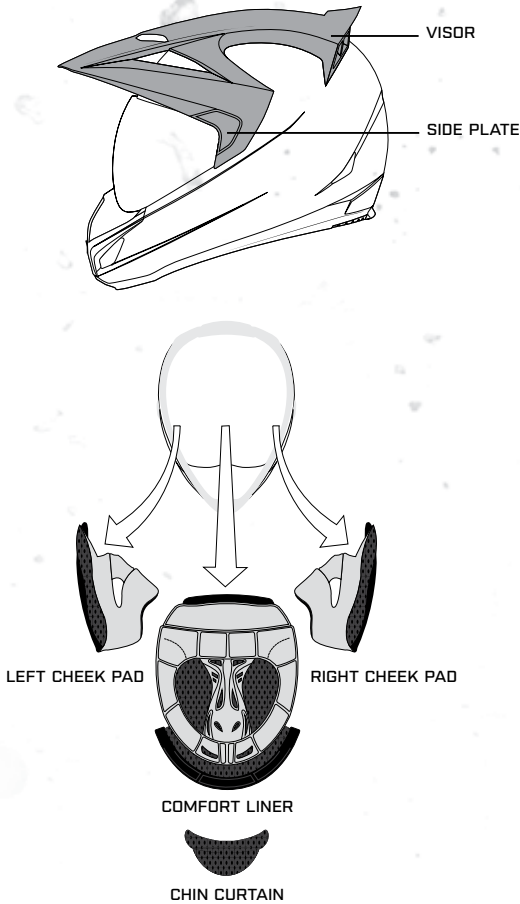

REPLACEMENT VARIANT™ LINERS

VARIANT™ LINERS			
Part Number	Color	Size	Price
0134-1175	Hydra-Dry	XS	$35.00
0134-1176	Hydra-Dry	S	$35.00
0134-1177	Hydra-Dry	M	$35.00
0134-1178	Hydra-Dry	L	$35.00
0134-1179	Hydra-Dry	XL	$35.00
0134-1180	Hydra-Dry	2XL	$35.00
0134-1181	Hydra-Dry	3XL	$35.00
0134-1371	Original	XS	$35.00
0134-1372	Original	S	$35.00
0134-1373	Original	M	$35.00
0134-1374	Original	L	$35.00
0134-1375	Original	XL	$35.00
0134-1376	Original	2XL	$35.00
0134-1377	Original	3XL	$35.00
0134-1418	Tech Star	XS	$35.00
0134-1419	Tech Star	S	$35.00
0134-1420	Tech Star	M	$35.00
0134-1421	Tech Star	L	$35.00
0134-1422	Tech Star	XL	$35.00
0134-1423	Tech Star	2XL	$35.00
0134-1424	Tech Star	3XL	$35.00
0134-1438	Ink	XS	$35.00
0134-1439	Ink	S	$35.00
0134-1440	Ink	M	$35.00
0134-1441	Ink	L	$35.00
0134-1442	Ink	XL	$35.00
0134-1443	Ink	2XL	$35.00
0134-1444	Ink	3XL	$35.00
0134-1503	Urban Camo	XS	$35.00
0134-1504	Urban Camo	S	$35.00
0134-1505	Urban Camo	M	$35.00
0134-1506	Urban Camo	L	$35.00
0134-1507	Urban Camo	XL	$35.00
0134-1508	Urban Camo	2XL	$35.00
0134-1509	Urban Camo	3XL	$35.00
0134-1611	Chantilly	XS	$35.00
0134-1612	Chantilly	S	$35.00
0134-1613	Chantilly	M	$35.00
0134-1614	Chantilly	L	$35.00
0134-1615	Chantilly	XL	$35.00
0134-1616	Chantilly	2XL	$35.00
0134-1617	Chantilly	3XL	$35.00

VARIANT™ BREATHBOX		
Part Number	Description	Price
0134-1361	Variant Breath Box Kit	$30.00

VARIANT™ CHIN CURTAIN		
Part Number	Description	Price
0134-1229	Variant Chin Curtain	$7.00

VARIANT™ SIDEPLATES		
Part Number	Color	Price
0133-0542	Black Gloss	$15.00
0133-0543	White	$15.00
0133-0544	Silver	$15.00
0133-0545	Medallion	$15.00
0133-0546	Black Rubatone	$15.00
0133-0547	Etched Black	$15.00
0133-0549	Etched Blue	$15.00
0133-0577	Speedmetal	$15.00
0133-0624	Hi-Vis Yellow	$15.00
0133-0660	Battlescar	$15.00
0133-0699	Carbon Cyclic Black	$15.00
0133-0700	Carbon Cyclic Red	$15.00
0133-0701	Carbon Cyclic White	$15.00
0133-0735	Ghost Carbon	$15.00

VARIANT™ VISOR		
Part Number	Color	Price
0132-0526	Black Gloss	$55.00
0132-0527	White	$55.00
0132-0529	Medallion	$55.00
0132-0530	Black Rubatone	$55.00
0132-0551	SpeedMetal Black	$55.00
0132-0596	Hi-Vis Orange	$55.00
0132-0598	Black Reflective	$55.00
0132-0600	Salvo Red	$55.00
0132-0692	Battlescar	$55.00
0133-0702	Carbon Cyclic Black	$55.00
0133-0703	Carbon Cyclic Red	$55.00
0133-0704	Carbon Cyclic White	$55.00
0132-0826	Ghost Carbon	$55.00