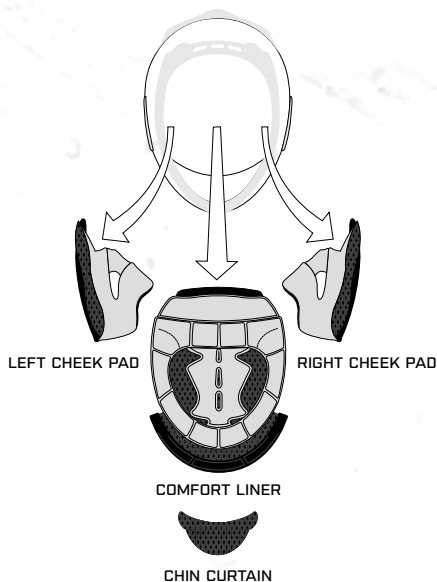

AIRFRAME™ CHEEKPADS			
Part Number	Color	Size	Price
0134-0842	Stars	30MM = XS	$30.00
0134-0844	Stars	25MM = M	$30.00
0134-0845	Stars	30MM = L	$30.00
0134-0846	Stars	25MM = XL	$30.00
0134-0847	Stars	20MM = XXL	$30.00
0134-0848	Stars	15MM = 3XL	$30.00
0134-0874	Pop-Art	30MM = XS	$30.00
0134-0875	Pop-Art	30MM = S	$30.00
0134-0876	Pop-Art	25MM = M	$30.00
0134-0877	Pop-Art	30MM = L	$30.00
0134-0878	Pop-Art	25MM = XL	$30.00
0134-0880	Pop-Art	15MM = 3XL	$30.00
0134-0951	Techstar	30MM = XS	$30.00
0134-0952	Techstar	30MM = S	$30.00
0134-0953	Techstar	25MM = M	$30.00
0134-0954	Techstar	30MM = L	$30.00
0134-0955	Techstar	25MM = XL	$30.00
0134-0956	Techstar	20MM = 3XL	$30.00
0134-0957	Techstar	15MM = 3XL	$30.00
0134-1045	Ink	30MM = XS	$30.00
0134-1046	Ink	30MM = S	$30.00
0134-1047	Ink	25MM = M	$30.00
0134-1048	Ink	30MM = L	$30.00
0134-1049	Ink	25MM = XL	$30.00
0134-1050	Ink	20MM = XXL	$30.00
0134-1051	Ink	15MM = 3XL	$30.00
0134-0711	Floral	30MM = XS	$30.00
0134-0713	Floral	25MM = M	$30.00
0134-0714	Floral	30MM = L	$30.00
0134-0715	Floral	25MM = XL	$30.00
0134-0662	UrbanCamo	35MM = 2XS	$30.00
0134-0663	UrbanCamo	30MM = XS	$30.00
0134-0664	UrbanCamo	30MM = S	$30.00
0134-0665	UrbanCamo	25MM = M	$30.00
0134-0666	UrbanCamo	30MM = L	$30.00
0134-0667	UrbanCamo	25MM = XL	$30.00
0134-0668	UrbanCamo	20MM = XXL	$30.00
0134-0669	UrbanCamo	15MM = 3XL	$30.00
0134-1378	Original	30MM = XS	$30.00
0134-1379	Original	30MM = S	$30.00
0134-1380	Original	25MM = M	$30.00
0134-1381	Original	30MM = L	$30.00
0134-1382	Original	25MM = XL	$30.00
0134-1383	Original	20MM = 2XL	$30.00
0134-1384	Original	15MM = 3XL	$30.00
0134-1590	Chantilly	30MM = XS	$30.00
0134-1591	Chantilly	30MM = S	$30.00
0134-1592	Chantilly	25MM = M	$30.00
0134-1593	Chantilly	30MM = L	$30.00
0134-1594	Chantilly	25MM = XL	$30.00
0134-1595	Chantilly	20MM = 2XL	$30.00
0134-1596	Chantilly	15MM = 3XL	$30.00
0134-0678	Barbed	35MM = 2XS	$30.00
0134-0679	Barbed	30MM = XS	$30.00
0134-0681	Barbed	25MM = M	$30.00
0134-0682	Barbed	30MM = L	$30.00
0134-0685	Barbed	15MM = 3XL	$30.00
0134-0792	Pink	30MM = XS	$30.00
0134-0794	Pink	25MM = M	$30.00
0134-0795	Pink	30MM = L	$30.00
0134-0796	Pink	25MM = XL	$30.00
0134-1467	Hydra-Dry	30MM = XS	$30.00
0134-1468	Hydra-Dry	30MM = S	$30.00
0134-1469	Hydra-Dry	25MM = M	$30.00
0134-1470	Hydra-Dry	30MM = L	$30.00
0134-1471	Hydra-Dry	25MM = XL	$30.00
0134-1472	Hydra-Dry	20MM = 2XL	$30.00
0134-1473	Hydra-Dry	15MM = 3XL	$30.00

SHELL INTERIOR FITMENT

Structure	Shell	Final Size	Liner Interchangeable	Cheekpad Interchangeable
3 Shell 3 EPS	A	XS	XS	XS-3XL
3 Shell 3 EPS	B	S	S-M	XS-3XL
		M	S-M	XS-3XL
3 Shell 3 EPS	C	L	L-2XL	XS-3XL
		XL	L-2XL	XS-3XL
		2XL	L-2XL	XS-3XL
		3XL	3XL	XS-3XL