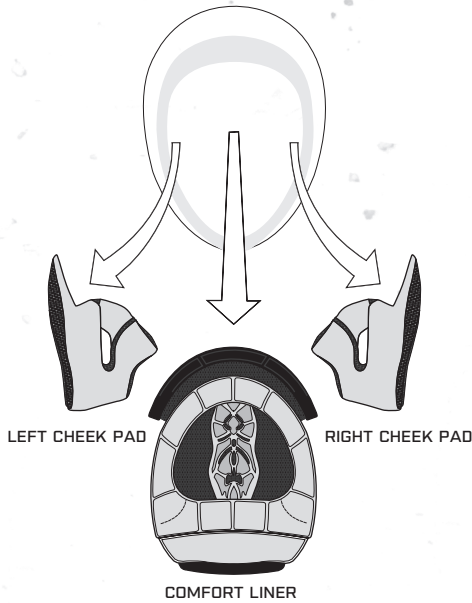

AIRMADA™ HELMET ACCESSORIES

ACCESSORIES & REPLACEMENT PARTS

SHELL INTERIOR FITMENT				
Structure	Shell	Final Size	Liner Interchangeable	Cheekpad Interchangeable
4 Shell 5 EPS A		2XS	2XS	2XS-S
		XS-S	XS-S	2XS-S
4 Shell 5 EPS B		M	M	M-3XL
		C	L	M-3XL
4 Shell 5 EPS D		XL	XL-3XL	M-3XL
		2XL	XL-3XL	M-3XL
		3XL	XL-3XL	M-3XL

REPLACEMENT AIRMADA™ CHEEKPADS ONLY FIT LISTED SHELL SIZES

AIRMADA™ CHEEKPADS				
Part Number	Color	Size	Price	
0134-1395	Hydra-Dry	30MM = 2XS	$30.00	
0134-1396	Hydra-Dry	25MM = XS	$30.00	
0134-1397	Hydra-Dry	20MM = S	$30.00	
0134-1398	Hydra-Dry	25MM = M-XL	$30.00	
0134-1401	Hydra-Dry	20MM = 2XL	$30.00	
0134-1578	Chantilly	25MM = XS	$30.00	
0134-1579	Chantilly	20MM = S	$30.00	
0134-1580	Chantilly	25MM = M-XL	$30.00	
0134-1581	Chantilly	20MM = 2XL	$30.00	
0134-1582	Chantilly	15MM = 3XL	$30.00	

REPLACEMENT AIRMADA™ LINERS ONLY FITS LISTED SHELL SIZES

AIRMADA™ LINERS				
Part Number	Color	Size	Price	
0134-1403	Hydra-Dry	12MM = 2XS	$35.00	
0134-1404	Hydra-Dry	12MM = XS	$35.00	
0134-1405	Hydra-Dry	9MM = S	$35.00	
0134-1406	Hydra-Dry	12MM = M	$35.00	
0134-1407	Hydra-Dry	12MM = L	$35.00	
0134-1408	Hydra-Dry	12MM = XL	$35.00	
0134-1409	Hydra-Dry	9MM = 2XL	$35.00	
0134-1410	Hydra-Dry	7MM = 3XL	$35.00	
0134-1583	Chantilly	12MM = XS	$35.00	
0134-1584	Chantilly	9MM = S	$35.00	
0134-1585	Chantilly	12MM = M	$35.00	
0134-1586	Chantilly	12MM = L	$35.00	
0134-1587	Chantilly	12MM = XL	$35.00	
0134-1588	Chantilly	9MM = 2XL	$35.00	
0134-1589	Chantilly	7MM = 3XL	$35.00	

SUPERVENT SWITCH

Part Number	Color	Price
0133-0690	Black	$7.00
0133-0691	Rubatone	$7.00
0133-0692	Silver	$7.00
0133-0741	Dark Grey	$7.00
0133-0743	Volare Hi-Viz Pink	$7.00

FOREHEAD VENT SWITCH

Part Number	Color	Price
0133-0693	Black	$11.00
0133-0694	Rubatone	$11.00
0133-0695	Medallion	$11.00
0133-0744	Silver	$11.00

AIRMADA BREATH DEFLECTORS

Part Number	Color	Price
0134-1393	Black	$5.00
0134-1394	White	$5.00

AIRMADA™ SIDEPLATES