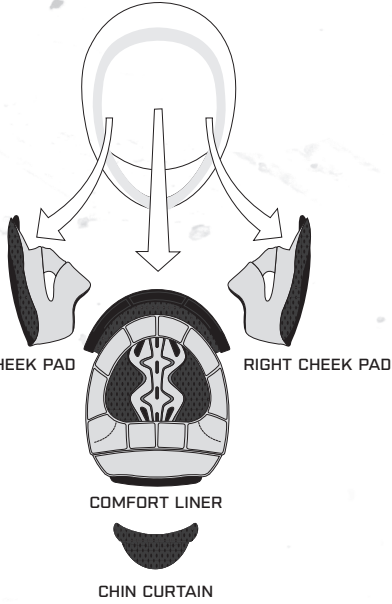

ALLIANCE™ HELMET ACCESSORIES

ACCESSORIES & REPLACEMENT PARTS

SHELL INTERIOR FITMENT				
Structure	Shell	Final Size	Liner Interchangeable	Cheekpad Interchangeable
2 Shell 3 EPS A	A	XS	XS-S	XS-3XL
		S	XS-S	XS-3XL
		M	M-L	XS-3XL
		L	M-L	XS-3XL
2 Shell 3 EPS B	B	XL	XL-3XL	XS-3XL
		2XL	XL-3XL	XS-3XL
		3XL	XL-3XL	XS-3XL