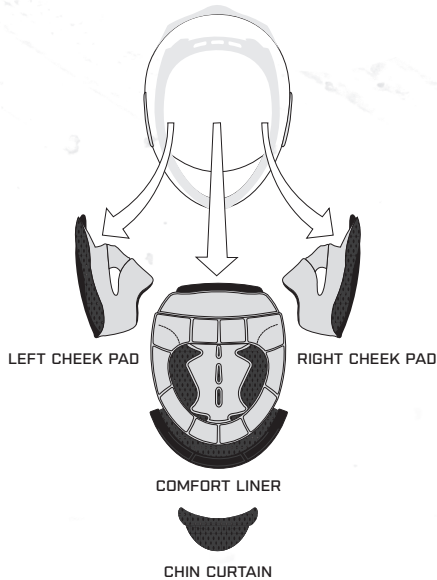

AIRFRAME™ LINERS			
Part Number	Color	Size	Price
0134-0849	Stars	15MM = XXS	$30.00
0134-0850	Stars	12MM = XS	$30.00
0134-0851	Stars	15MM = S	$30.00
0134-0852	Stars	12MM = M	$30.00
0134-0853	Stars	12MM = L	$30.00
0134-0854	Stars	9MM = XL	$30.00
0134-0855	Stars	7MM = XXL	$30.00
0134-0856	Stars	7MM = 3XL	$30.00
0134-0881	Pop-Art	15MM = XXS	$30.00
0134-0882	Pop-Art	12MM = XS	$30.00
0134-0883	Pop-Art	15MM = S	$30.00
0134-0884	Pop-Art	12MM = M	$30.00
0134-0885	Pop-Art	12MM = L	$30.00
0134-0886	Pop-Art	9MM = XL	$30.00
0134-0887	Pop-Art	7MM = XXL	$30.00
0134-0958	Techstar	12MM = XS	$30.00
0134-0959	Techstar	15MM = S	$30.00
0134-0960	Techstar	12MM = M	$30.00
0134-0961	Techstar	12MM = L	$30.00
0134-0962	Techstar	9MM = XL	$30.00
0134-0963	Techstar	7MM = XXL	$30.00
0134-0964	Techstar	7MM = 3XL	$30.00
0134-1052	Ink	12MM = XS	$30.00
0134-1053	Ink	15MM = S	$30.00
0134-1054	Ink	12MM = M	$30.00
0134-1055	Ink	12MM = L	$30.00
0134-1056	Ink	9MM = XL	$30.00
0134-1057	Ink	7MM = XXL	$30.00
0134-1058	Ink	7MM = 3XL	$30.00
0134-0716	Floral	15MM = 2XS	$30.00
0134-0717	Floral	12MM = XS	$30.00
0134-0719	Floral	12MM = M	$30.00
0134-0720	Floral	12MM = L	$30.00
0134-0721	Floral	9MM = XL	$30.00
0134-0670	UrbanCamo	15MM = 2XS	$30.00
0134-0671	UrbanCamo	12MM = XS	$30.00
0134-0672	UrbanCamo	15MM = S	$30.00
0134-0673	UrbanCamo	12MM = M	$30.00
0134-0674	UrbanCamo	12MM = L	$30.00
0134-0675	UrbanCamo	9MM = XL	$30.00
0134-0677	UrbanCamo	7MM = 3XL	$30.00
0134-1385	Original	12MM = XS	$30.00
0134-1386	Original	15MM = S	$30.00
0134-1387	Original	12MM = M	$30.00
0134-1388	Original	12MM = L	$30.00
0134-1389	Original	9MM = XL	$30.00
0134-1390	Original	7MM = XXL	$30.00
0134-1391	Original	7MM = 3XL	$30.00
0134-1597	Chantilly	12MM = XS	$30.00
0134-1598	Chantilly	15MM = S	$30.00
0134-1599	Chantilly	12MM = M	$30.00
0134-1600	Chantilly	12MM = L	$30.00
0134-1601	Chantilly	9MM = XL	$30.00
0134-1602	Chantilly	7MM = XXL	$30.00
0134-1603	Chantilly	7MM = 3XL	$30.00
0134-0686	Barbed	15MM = 2XS	$30.00
0134-0687	Barbed	12MM = XS	$30.00
0134-0689	Barbed	12MM = M	$30.00
0134-0691	Barbed	9MM = XL	$30.00
0134-0692	Barbed	7MM = XXL	$30.00
0134-0693	Barbed	7MM = 3XL	$30.00
0134-0797	Pink	15MM = 2XS	$30.00
0134-0800	Pink	12MM = M	$30.00
0134-0801	Pink	12MM = L	$30.00
0134-0802	Pink	9MM = XL	$30.00
0134-0865	Chain	15MM = 2XS	$30.00
0134-0866	Chain	12MM = XS	$30.00
0134-0868	Chain	12MM = M	$30.00
0134-0870	Chain	9MM = XL	$30.00
0134-0871	Chain	7MM = XXL	$30.00
0134-0872	Chain	7MM = 3XL	$30.00
0134-1474	Hydra-Dry	12MM = XS	$30.00
0134-1475	Hydra-Dry	15MM = S	$30.00
0134-1476	Hydra-Dry	12MM = M	$30.00
0134-1477	Hydra-Dry	12MM = L	$30.00
0134-1478	Hydra-Dry	9MM = XL	$30.00
0134-1479	Hydra-Dry	7MM = XXL	$30.00
0134-1480	Hydra-Dry	7MM = 3XL	$30.00

SHELL INTERIOR FITMENT				
Structure	Shell	Final Size	Liner Interchangeable	Cheekpad Interchangeable
3 Shell 3 EPS	A	XS	XS	XS-3XL
		S	S-M	XS-3XL
		M	S-M	XS-3XL
3 Shell 3 EPS	C	L	L-2XL	XS-3XL
		XL	L-2XL	XS-3XL
		2XL	L-2XL	XS-3XL
		3XL	3XL	XS-3XL

REPLACEMENT AIRFRAME™ CHEEK PADS ONLY FIT LISTED SHELL SIZES

AIRFRAME™ CHEEKPADS			
Part Number	Color	Size	Price
0134-0842	Stars	30MM = XS	$30.00
0134-0844	Stars	25MM = M	$30.00
0134-0845	Stars	30MM = L	$30.00
0134-0846	Stars	25MM = XL	$30.00
0134-0847	Stars	20MM = XXL	$30.00
0134-0848	Stars	20MM = 3XL	$30.00
0134-0874	Pop-Art	30MM = XS	$30.00
0134-0875	Pop-Art	30MM = S	$30.00
0134-0876	Pop-Art	25MM = M	$30.00
0134-0877	Pop-Art	30MM = L	$30.00
0134-0878	Pop-Art	25MM = XL	$30.00
0134-0879	Pop-Art	20MM = XXL	$30.00
0134-0880	Pop-Art	20MM = 3XL	$30.00
0134-0951	Techstar	30MM = XS	$30.00
0134-0952	Techstar	30MM = S	$30.00
0134-0953	Techstar	25MM = M	$30.00
0134-0954	Techstar	30MM = L	$30.00
0134-0955	Techstar	25MM = XL	$30.00
0134-0956	Techstar	20MM = XXL	$30.00
0134-0957	Techstar	20MM = 3XL	$30.00
0134-1045	Ink	30MM = XS	$30.00
0134-1046	Ink	30MM = S	$30.00
0134-1047	Ink	25MM = M	$30.00
0134-1048	Ink	30MM = L	$30.00
0134-1049	Ink	25MM = XL	$30.00
0134-1050	Ink	20MM = XXL	$30.00
0134-1051	Ink	20MM = 3XL	$30.00
0134-0711	Floral	30MM = XS	$30.00
0134-0713	Floral	25MM = M	$30.00
0134-0714	Floral	30MM = L	$30.00
0134-0715	Floral	25MM = XL	$30.00
0134-0662	UrbanCamo	35MM = 2XS	$30.00
0134-0663	UrbanCamo	30MM = XS	$30.00
0134-0664	UrbanCamo	30MM = S	$30.00
0134-0665	UrbanCamo	25MM = M	$30.00
0134-0666	UrbanCamo	30MM = L	$30.00
0134-0667	UrbanCamo	25MM = XL	$30.00
0134-0668	UrbanCamo	20MM = XXL	$30.00
0134-0669	UrbanCamo	20MM = 3XL	$30.00
0134-1378	Original	30MM = XS	$30.00
0134-1379	Original	30MM = S	$30.00
0134-1380	Original	25MM = M	$30.00
0134-1381	Original	30MM = L	$30.00
0134-1382	Original	25MM = XL	$30.00
0134-1383	Original	20MM = 2XL	$30.00
0134-1384	Original	20MM = 3XL	$30.00
0134-1590	Chantilly	30MM = XS	$30.00
0134-1591	Chantilly	30MM = S	$30.00
0134-1592	Chantilly	25MM = M	$30.00
0134-1593	Chantilly	30MM = L	$30.00
0134-1594	Chantilly	25MM = XL	$30.00
0134-1595	Chantilly	20MM = 2XL	$30.00
0134-1596	Chantilly	20MM = 3XL	$30.00
0134-0678	Barbed	35MM = 2XS	$30.00
0134-0679	Barbed	30MM = XS	$30.00
0134-0681	Barbed	25MM = M	$30.00
0134-0682	Barbed	30MM = L	$30.00
0134-0685	Barbed	20MM = 3XL	$30.00
0134-0792	Pink	30MM = XS	$30.00
0134-0794	Pink	25MM = M	$30.00
0134-0795	Pink	30MM = L	$30.00
0134-0796	Pink	25MM = XL	$30.00
0134-1467	Hydra-Dry	30MM = XS	$30.00
0134-1468	Hydra-Dry	30MM = S	$30.00
0134-1469	Hydra-Dry	25MM = M	$30.00
0134-1470	Hydra-Dry	30MM = L	$30.00
0134-1471	Hydra-Dry	25MM = XL	$30.00
0134-1472	Hydra-Dry	20MM = 2XL	$30.00
0134-1473	Hydra-Dry	20MM = 3XL	$30.00