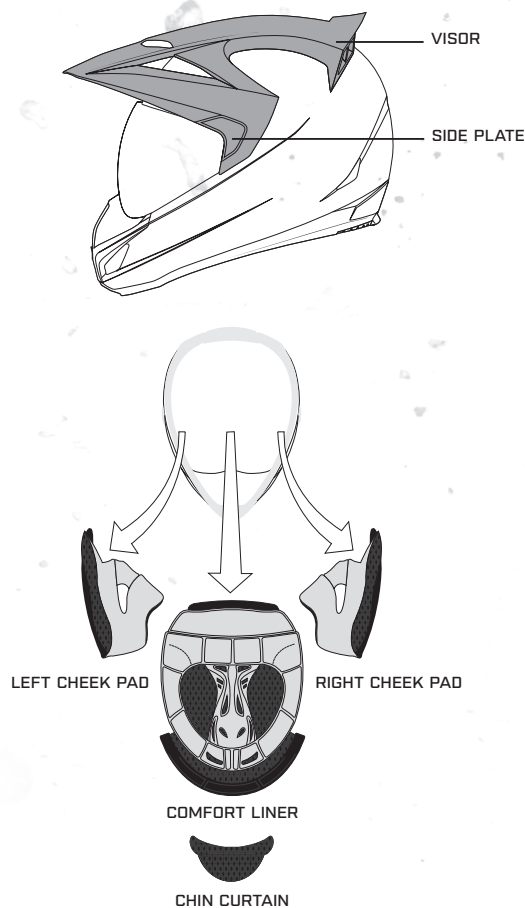

REPLACEMENT VARIANT™ LINERS ARE NOT INTERCHANGEABLE

VARIANT™ LINERS			
Part Number	Color	Size	Price
0134-1175	Hydra-Dry	XS	$35.00
0134-1176	Hydra-Dry	S	$35.00
0134-1177	Hydra-Dry	M	$35.00
0134-1178	Hydra-Dry	L	$35.00
0134-1179	Hydra-Dry	XL	$35.00
0134-1180	Hydra-Dry	2XL	$35.00
0134-1181	Hydra-Dry	3XL	$35.00
0134-1371	Original	XS	$35.00
0134-1372	Original	S	$35.00
0134-1373	Original	M	$35.00
0134-1374	Original	L	$35.00
0134-1375	Original	XL	$35.00
0134-1376	Original	2XL	$35.00
0134-1377	Original	3XL	$35.00
0134-1418	Tech Star	XS	$35.00
0134-1419	Tech Star	S	$35.00
0134-1420	Tech Star	M	$35.00
0134-1421	Tech Star	L	$35.00
0134-1422	Tech Star	XL	$35.00
0134-1423	Tech Star	2XL	$35.00
0134-1424	Tech Star	3XL	$35.00
0134-1438	Ink	XS	$35.00
0134-1439	Ink	S	$35.00
0134-1440	Ink	M	$35.00
0134-1441	Ink	L	$35.00
0134-1442	Ink	XL	$35.00
0134-1443	Ink	2XL	$35.00
0134-1444	Ink	3XL	$35.00
0134-1503	Urban Camo	XS	$35.00
0134-1504	Urban Camo	S	$35.00
0134-1505	Urban Camo	M	$35.00
0134-1506	Urban Camo	L	$35.00
0134-1507	Urban Camo	XL	$35.00
0134-1508	Urban Camo	2XL	$35.00
0134-1509	Urban Camo	3XL	$35.00
0134-1611	Chantilly	XS	$35.00
0134-1612	Chantilly	S	$35.00
0134-1613	Chantilly	M	$35.00
0134-1614	Chantilly	L	$35.00
0134-1615	Chantilly	XL	$35.00
0134-1616	Chantilly	2XL	$35.00
0134-1617	Chantilly	3XL	$35.00

VARIANT™ BREATHBOX		
Part Number	Description	Price
0134-1361	Variant Breath Box Kit	$30.00

VARIANT™ CHIN CURTAIN		
Part Number	Description	Price
0134-1229	Variant Chin Curtain	$7.00

VARIANT™ SIDEPLATES		
Part Number	Color	Price
0133-0542	Black Gloss	$15.00
0133-0543	White	$15.00
0133-0544	Silver	$15.00
0133-0545	Medallion	$15.00
0133-0546	Black Rubatone	$15.00
0133-0547	Etched Black	$15.00
0133-0548	Etched Red	$15.00
0133-0549	Etched Blue	$15.00
0133-0577	Speedmetal	$15.00
0133-0623	Hi-Vis Orange	$15.00
0133-0624	Hi-Vis Yellow	$15.00
0133-0660	Battlescar	$15.00
0133-0699	Carbon Cyclic Black	$15.00
0133-0700	Carbon Cyclic Red	$15.00
0133-0701	Carbon Cyclic White	$15.00
0133-0735	Ghost Carbon	$15.00
0133-0769	Hard Luck	$15.00

VARIANT™ VISOR		
Part Number	Color	Price
0132-0526	Black Gloss	$55.00
0132-0527	White	$55.00
0132-0529	Medallion	$55.00
0132-0530	Black Rubatone	$55.00
0132-0532	Etched Red	$55.00
0132-0533	Etched Blue	$55.00
0132-0551	SpeedMetal Black	$55.00
0132-0596	Hi-Vis Orange	$55.00
0132-0598	Black Reflective	$55.00
0132-0599	Salvo Black	$55.00
0132-0600	Salvo Red	$55.00
0132-0692	Battlescar	$55.00
0133-0702	Carbon Cyclic Black	$55.00
0133-0703	Carbon Cyclic Red	$55.00
0133-0704	Carbon Cyclic White	$55.00
0132-0826	Ghost Carbon	$55.00