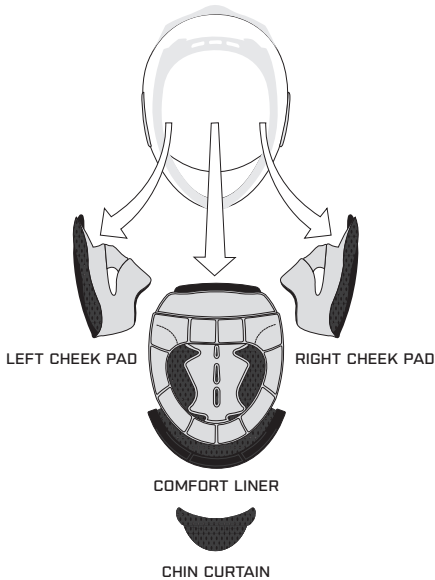

AIRFRAME™ CHEEKPADS				
Part Number	Color	Size	Description	Price
0134-0841	Stars	35MM = XXS	Fits 2XS-M helmet	$30.00
0134-0842	Stars	30MM = XS	Fits 2XS-M helmet	$30.00
0134-0843	Stars	30MM = S	Fits 2XS-M helmet	$30.00
0134-0844	Stars	25MM = M	Fits 2XS-M helmet	$30.00
0134-0845	Stars	30MM = L	Fits L-3XL helmet	$30.00
0134-0846	Stars	25MM = XL	Fits L-3XL helmet	$30.00
0134-0847	Stars	20MM = XXL	Fits L-3XL helmet	$30.00
0134-0848	Stars	20MM = 3XL	Fits L-3XL helmet	$30.00
0134-0873	Pop-Art	35MM = XXS	Fits 2XS-M helmet	$30.00
0134-0874	Pop-Art	30MM = XS	Fits 2XS-M helmet	$30.00
0134-0875	Pop-Art	30MM = S	Fits 2XS-M helmet	$30.00
0134-0876	Pop-Art	25MM = M	Fits 2XS-M helmet	$30.00
0134-0877	Pop-Art	30MM = L	Fits L-3XL helmet	$30.00
0134-0878	Pop-Art	25MM = XL	Fits L-3XL helmet	$30.00
0134-0879	Pop-Art	20MM = XXL	Fits L-3XL helmet	$30.00
0134-0880	Pop-Art	20MM = 3XL	Fits L-3XL helmet	$30.00
0134-0951	Techstar	30MM = XS	Fits 2XS-M helmet	$30.00
0134-0952	Techstar	30MM = S	Fits 2XS-M helmet	$30.00
0134-0953	Techstar	25MM = M	Fits 2XS-M helmet	$30.00
0134-0954	Techstar	30MM = L	Fits L-3XL helmet	$30.00
0134-0955	Techstar	25MM = XL	Fits L-3XL helmet	$30.00
0134-0956	Techstar	20MM = XXL	Fits L-3XL helmet	$30.00
0134-0957	Techstar	20MM = 3XL	Fits L-3XL helmet	$30.00
0134-1045	Ink	30MM = XS	Fits 2XS-M helmet	$30.00
0134-1046	Ink	30MM = S	Fits 2XS-M helmet	$30.00
0134-1047	Ink	25MM = M	Fits 2XS-M helmet	$30.00
0134-1048	Ink	30MM = L	Fits L-3XL helmet	$30.00
0134-1049	Ink	25MM = XL	Fits L-3XL helmet	$30.00
0134-1050	Ink	20MM = XXL	Fits L-3XL helmet	$30.00
0134-1051	Ink	20MM = 3XL	Fits L-3XL helmet	$30.00
0134-0711	Floral	30MM = XS	Fits 2XS-M helmet	$30.00
0134-0712	Floral	30MM = S	Fits 2XS-M helmet	$30.00
0134-0713	Floral	25MM = M	Fits 2XS-M helmet	$30.00
0134-0714	Floral	30MM = L	Fits L-3XL helmet	$30.00
0134-0715	Floral	25MM = XL	Fits L-3XL helmet	$30.00
0134-0662	UrbanCamo	35MM = 2XS	Fits 2XS-M helmet	$30.00
0134-0663	UrbanCamo	30MM = XS	Fits 2XS-M helmet	$30.00
0134-0664	UrbanCamo	30MM = S	Fits 2XS-M helmet	$30.00
0134-0665	UrbanCamo	25MM = M	Fits 2XS-M helmet	$30.00
0134-0666	UrbanCamo	30MM = L	Fits L-3XL helmet	$30.00
0134-0667	UrbanCamo	25MM = XL	Fits L-3XL helmet	$30.00
0134-0668	UrbanCamo	20MM = XXL	Fits L-3XL helmet	$30.00
0134-0669	UrbanCamo	20MM = 3XL	Fits L-3XL helmet	$30.00
0134-1378	Original	30MM = XS	Fits 2XS-M helmet	$30.00
0134-1379	Original	30MM = S	Fits 2XS-M helmet	$30.00
0134-1380	Original	25MM = M	Fits 2XS-M helmet	$30.00
0134-1381	Original	30MM = L	Fits L-3XL helmet	$30.00
0134-1382	Original	25MM = XL	Fits L-3XL helmet	$30.00
0134-1383	Original	20MM = XXL	Fits L-3XL helmet	$30.00
0134-1384	Original	20MM = 3XL	Fits L-3XL helmet	$30.00
0134-1590	Chantilly	30MM = XS	Fits 2XS-M helmet	$30.00
0134-1591	Chantilly	30MM = S	Fits 2XS-M helmet	$30.00
0134-1592	Chantilly	25MM = M	Fits 2XS-M helmet	$30.00
0134-1593	Chantilly	30MM = L	Fits L-3XL helmet	$30.00
0134-1594	Chantilly	25MM = XL	Fits L-3XL helmet	$30.00
0134-1595	Chantilly	20MM = XXL	Fits L-3XL helmet	$30.00
0134-1596	Chantilly	20MM = 3XL	Fits L-3XL helmet	$30.00