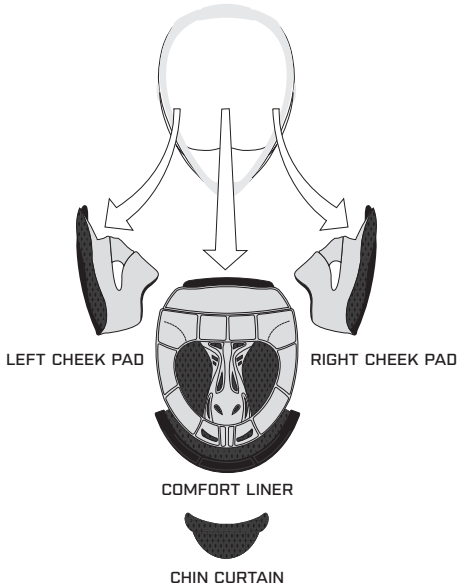

VARIANT™ HELMET ACCESSORIES

ACCESSORIES & REPLACEMENT PARTS

REPLACEMENT CHEEKPADS FIT ALL VARIANT™ SHELL SIZES

VARIANT™ CHEEKPADS				
Part Number	Color	Size	Description	Price
0134-1161	Hydra-Dry	40MM=XS	Fits Variant sizes	\$30.00
0134-1162	Hydra-Dry	35MM=S	Fits Variant sizes	\$30.00
0134-1163	Hydra-Dry	30MM=M	Fits Variant sizes	\$30.00
0134-1164	Hydra-Dry	30MM=L	Fits Variant sizes	\$30.00
0134-1165	Hydra-Dry	35MM=XL	Fits Variant sizes	\$30.00
0134-1166	Hydra-Dry	30MM=XXL	Fits Variant sizes	\$30.00
0134-1167	Hydra-Dry	25MM=3XL	Fits Variant sizes	\$30.00
0134-1168	Chains	40MM=XS	Fits Variant sizes	\$30.00
0134-1169	Chains	35MM=S	Fits Variant sizes	\$30.00
0134-1170	Chains	30MM=M	Fits Variant sizes	\$30.00
0134-1171	Chains	30MM=L	Fits Variant sizes	\$30.00
0134-1172	Chains	35MM=XL	Fits Variant sizes	\$30.00
0134-1173	Chains	30MM=XXL	Fits Variant sizes	\$30.00
0134-1174	Chains	25MM=3XL	Fits Variant sizes	\$30.00
0134-1364	Original	40MM=XS	Fits Variant sizes	\$30.00
0134-1365	Original	35MM=S	Fits Variant sizes	\$30.00
0134-1366	Original	30MM=M	Fits Variant sizes	\$30.00
0134-1367	Original	30MM=L	Fits Variant sizes	\$30.00
0134-1368	Original	35MM=XL	Fits Variant sizes	\$30.00
0134-1369	Original	30MM=XXL	Fits Variant sizes	\$30.00
0134-1370	Original	25MM=3XL	Fits Variant sizes	\$30.00
0134-1411	Tech Star	40MM=XS	Fits Variant sizes	\$30.00
0134-1412	Tech Star	35MM=S	Fits Variant sizes	\$30.00
0134-1413	Tech Star	30MM=M	Fits Variant sizes	\$30.00
0134-1414	Tech Star	30MM=L	Fits Variant sizes	\$30.00
0134-1415	Tech Star	35MM=XL	Fits Variant sizes	\$30.00
0134-1416	Tech Star	30MM=XXL	Fits Variant sizes	\$30.00
0134-1417	Tech Star	25MM=3XL	Fits Variant sizes	\$30.00
0134-1447	Ink	40MM=XS	Fits Variant sizes	\$30.00
0134-1448	Ink	35MM=S	Fits Variant sizes	\$30.00
0134-1449	Ink	30MM=M	Fits Variant sizes	\$30.00
0134-1450	Ink	30MM=L	Fits Variant sizes	\$30.00
0134-1451	Ink	35MM=XL	Fits Variant sizes	\$30.00
0134-1452	Ink	30MM=XXL	Fits Variant sizes	\$30.00
0134-1453	Ink	25MM=3XL	Fits Variant sizes	\$30.00
0134-1496	Urban Camo	40MM=XS	Fits Variant sizes	\$30.00
0134-1497	Urban Camo	35MM=S	Fits Variant sizes	\$30.00
0134-1498	Urban Camo	30MM=M	Fits Variant sizes	\$30.00
0134-1499	Urban Camo	30MM=L	Fits Variant sizes	\$30.00
0134-1500	Urban Camo	35MM=XL	Fits Variant sizes	\$30.00
0134-1501	Urban Camo	30MM=XXL	Fits Variant sizes	\$30.00
0134-1502	Urban Camo	25MM=3XL	Fits Variant sizes	\$30.00
0134-1604	Chantilly	40MM=XS	Fits Variant sizes	\$30.00
0134-1605	Chantilly	35MM=S	Fits Variant sizes	\$30.00
0134-1606	Chantilly	30MM=M	Fits Variant sizes	\$30.00
0134-1607	Chantilly	30MM=L	Fits Variant sizes	\$30.00
0134-1608	Chantilly	35MM=XL	Fits Variant sizes	\$30.00
0134-1609	Chantilly	30MM=XXL	Fits Variant sizes	\$30.00
0134-1610	Chantilly	25MM=3XL	Fits Variant sizes	\$30.00