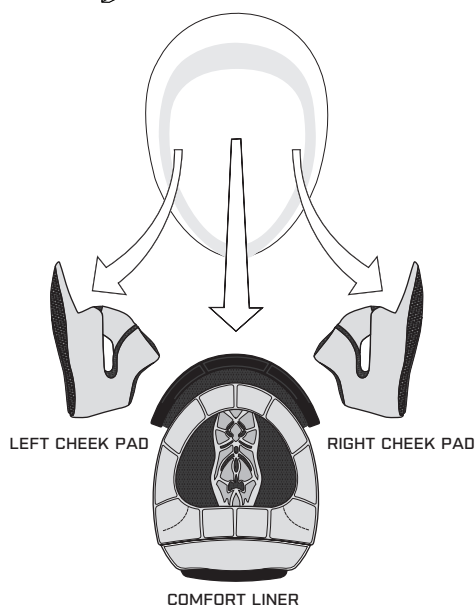

AIRMADA™ HELMET ACCESSORIES

ACCESSORIES & REPLACEMENT PARTS

REPLACEMENT AIRMADA™ CHEEKPADS ONLY FIT LISTED SHELL SIZES

AIRMADA™ CHEEKPADS					
Part Number	Color	Size	Description	Price	
0134-1395	Hydra-Dry	30MM = 2XS	Fits 2XS-S Helmets	$30.00	
0134-1396	Hydra-Dry	25MM = XS	Fits 2XS-S Helmets	$30.00	
0134-1397	Hydra-Dry	20MM = S	Fits 2XS-S Helmets	$30.00	
0134-1398	Hydra-Dry	25MM = M-XL	Fits M-3XL Helmets	$30.00	
0134-1401	Hydra-Dry	20MM = 2XL	Fits M-3XL Helmets	$30.00	
0134-1402	Hydra-Dry	15MM = 3XL	Fits M-3XL Helmets	$30.00	
0134-1578	Chantilly	25MM = XS	Fits 2XS-S Helmets	$30.00	
0134-1579	Chantilly	20MM = S	Fits 2XS-S Helmets	$30.00	
0134-1580	Chantilly	25MM = M-XL	Fits M-3XL Helmets	$30.00	
0134-1581	Chantilly	20MM = 2XL	Fits M-3XL Helmets	$30.00	
0134-1582	Chantilly	15MM = 3XL	Fits M-3XL Helmets	$30.00	

REPLACEMENT AIRMADA™ LINERS ONLY FITS LISTED SHELL SIZES

AIRMADA™ LINERS					
Part Number	Color	Size	Description	Price	
0134-1403	Hydra-Dry	12MM = 2XS	Fits 2XS Helmet	$35.00	
0134-1404	Hydra-Dry	12MM = XS	Fits XS-S Helmet	$35.00	
0134-1405	Hydra-Dry	9MM = S	Fits XS-S Helmet	$35.00	
0134-1406	Hydra-Dry	12MM = M	Fits M Helmet	$35.00	
0134-1407	Hydra-Dry	12MM = L	Fits L Helmet	$35.00	
0134-1408	Hydra-Dry	12MM = XL	Fits XL-3XL Helmet	$35.00	
0134-1409	Hydra-Dry	9MM = 2XL	Fits XL-3XL Helmet	$35.00	
0134-1410	Hydra-Dry	7MM = 3XL	Fits XL-3XL Helmet	$35.00	
0134-1583	Chantilly	12MM = XS	Fits XS-S Helmet	$35.00	
0134-1584	Chantilly	9MM = S	Fits XS-S Helmet	$35.00	
0134-1585	Chantilly	12MM = M	Fits M Helmet	$35.00	
0134-1586	Chantilly	12MM = L	Fits L Helmet	$35.00	
0134-1587	Chantilly	12MM = XL	Fits XL-3XL Helmet	$35.00	
0134-1588	Chantilly	9MM = 2XL	Fits XL-3XL Helmet	$35.00	
0134-1589	Chantilly	7MM = 3XL	Fits XL-3XL Helmet	$35.00	

SUPERVENT SWITCH