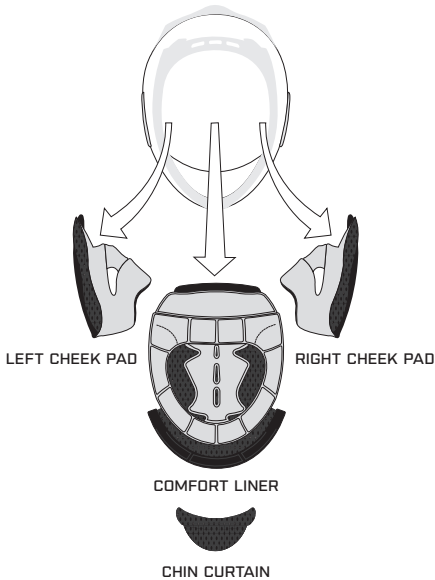

AIRFRAME™ SIDEPLATES		
Part Number	Color	Price
0133-0340	Black	$15.00
0133-0341	White	$15.00
0133-0590	Medallion	$15.00
0133-0343	Rubatone Black	$15.00
0133-0397	Burn Baby Burn Black	$25.00
0133-0398	Burn Baby Burn White	$25.00
0133-0399	Death or Glory Black	$25.00
0133-0400	Death or Glory White	$25.00
0133-0401	Crossbones Black	$25.00
0133-0402	Crossbones White	$25.00
0133-0467	Claymore Chrome Black	$25.00
0133-0472	Claymore Chrome Pink	$25.00
0133-0504	Carbon Lifeform Black	$25.00
0133-0505	Carbon Lifeform White	$25.00
0133-0508	Street Angel Pink	$25.00
0133-0507	Street Angel Black	$25.00
0133-0555	Apocalypse	$25.00
0133-0343	Construct	$15.00
0133-0656	Pleasuredome	$25.00
0133-0705	Manic	$25.00
0133-0714	Sauvetage	$25.00
0133-0723	Vaquero Black	$25.00
0133-0724	Vaquero Orange	$25.00
0133-0728	Carbon RR Blue	$25.00
0133-0729	Carbon RR Pink	$25.00
0133-0730	Carbon RR Red	$25.00

REPLACEMENT AIRFRAME™ CHEEK PADS
ONLY FIT LISTED SHELL SIZES