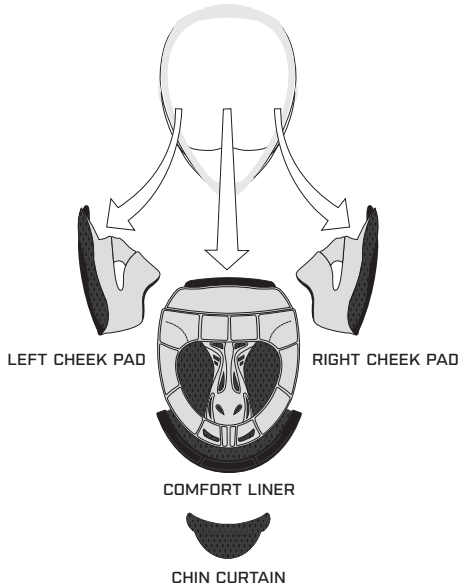

VARIANT™ CHEEKPADS					
Part Number	Color	Size	Description	Price	
0134-1161	Hydra-Dry	40MM=XS	Fits Variant sizes	$30.00	
0134-1162	Hydra-Dry	35MM=S	Fits Variant sizes	$30.00	
0134-1163	Hydra-Dry	30MM=M	Fits Variant sizes	$30.00	
0134-1164	Hydra-Dry	30MM=L	Fits Variant sizes	$30.00	
0134-1165	Hydra-Dry	35MM=XL	Fits Variant sizes	$30.00	
0134-1166	Hydra-Dry	30MM=XXL	Fits Variant sizes	$30.00	
0134-1167	Hydra-Dry	25MM=3XL	Fits Variant sizes	$30.00	
0134-1168	Chains	40MM=XS	Fits Variant sizes	$30.00	
0134-1169	Chains	35MM=S	Fits Variant sizes	$30.00	
0134-1170	Chains	30MM=M	Fits Variant sizes	$30.00	
0134-1171	Chains	30MM=L	Fits Variant sizes	$30.00	
0134-1172	Chains	35MM=XL	Fits Variant sizes	$30.00	
0134-1173	Chains	30MM=XXL	Fits Variant sizes	$30.00	
0134-1174	Chains	25MM=3XL	Fits Variant sizes	$30.00	
0134-1364	Original	40MM=XS	Fits Variant sizes	$30.00	
0134-1365	Original	35MM=S	Fits Variant sizes	$30.00	
0134-1366	Original	30MM=M	Fits Variant sizes	$30.00	
0134-1367	Original	30MM=L	Fits Variant sizes	$30.00	
0134-1368	Original	35MM=XL	Fits Variant sizes	$30.00	
0134-1369	Original	30MM=XXL	Fits Variant sizes	$30.00	
0134-1370	Original	25MM=3XL	Fits Variant sizes	$30.00	
0134-1411	Tech Star	40MM=XS	Fits Variant sizes	$30.00	
0134-1412	Tech Star	35MM=S	Fits Variant sizes	$30.00	
0134-1413	Tech Star	30MM=M	Fits Variant sizes	$30.00	
0134-1414	Tech Star	30MM=L	Fits Variant sizes	$30.00	
0134-1415	Tech Star	35MM=XL	Fits Variant sizes	$30.00	
0134-1416	Tech Star	30MM=XXL	Fits Variant sizes	$30.00	
0134-1417	Tech Star	25MM=3XL	Fits Variant sizes	$30.00	
0134-1447	Ink	40MM=XS	Fits Variant sizes	$30.00	
0134-1448	Ink	35MM=S	Fits Variant sizes	$30.00	
0134-1449	Ink	30MM=M	Fits Variant sizes	$30.00	
0134-1450	Ink	30MM=L	Fits Variant sizes	$30.00	
0134-1451	Ink	35MM=XL	Fits Variant sizes	$30.00	
0134-1452	Ink	30MM=XXL	Fits Variant sizes	$30.00	
0134-1453	Ink	25MM=3XL	Fits Variant sizes	$30.00	

REPLACEMENT VARIANT™ LINERS ARE NOT INTERCHANGABLE

VARIANT™ LINERS					
Part Number	Color	Size	Description	Price	
0134-1175	Hydra-Dry	XS	Not interchangeable	$35.00	
0134-1176	Hydra-Dry	S	Not interchangeable	$35.00	
0134-1177	Hydra-Dry	M	Not interchangeable	$35.00	
0134-1178	Hydra-Dry	L	Not interchangeable	$35.00	
0134-1179	Hydra-Dry	XL	Not interchangeable	$35.00	
0134-1180	Hydra-Dry	2XL	Not interchangeable	$35.00	
0134-1181	Hydra-Dry	3XL	Not interchangeable	$35.00	
0134-1182	Chains	XS	Not interchangeable	$35.00	
0134-1183	Chains	S	Not interchangeable	$35.00	
0134-1184	Chains	M	Not interchangeable	$35.00	
0134-1185	Chains	L	Not interchangeable	$35.00	
0134-1186	Chains	XL	Not interchangeable	$35.00	
0134-1187	Chains	2XL	Not interchangeable	$35.00	
0134-1188	Chains	3XL	Not interchangeable	$35.00	
0134-1371	Original	XS	Not interchangeable	$35.00	
0134-1372	Original	S	Not interchangeable	$35.00	
0134-1373	Original	M	Not interchangeable	$35.00	
0134-1374	Original	L	Not interchangeable	$35.00	
0134-1375	Original	XL	Not interchangeable	$35.00	
0134-1376	Original	2XL	Not interchangeable	$35.00	
0134-1377	Original	3XL	Not interchangeable	$35.00	
0134-1418	Tech Star	XS	Not interchangeable	$30.00	
0134-1419	Tech Star	S	Not interchangeable	$30.00	
0134-1420	Tech Star	M	Not interchangeable	$30.00	
0134-1421	Tech Star	L	Not interchangeable	$30.00	
0134-1422	Tech Star	XL	Not interchangeable	$30.00	
0134-1423	Tech Star	2XL	Not interchangeable	$30.00	
0134-1424	Tech Star	3XL	Not interchangeable	$30.00	
0134-1438	Ink	XS	Not interchangeable	$35.00	
0134-1439	Ink	S	Not interchangeable	$35.00	
0134-1440	Ink	M	Not interchangeable	$35.00	
0134-1441	Ink	L	Not interchangeable	$35.00	
0134-1442	Ink	XL	Not interchangeable	$35.00	
0134-1443	Ink	2XL	Not interchangeable	$35.00	
0134-1444	Ink	3XL	Not interchangeable	$35.00	

VARIANT™ CHIN CURTAIN		
Part Number	Description	Price
0134-1229	Variant Chin Curtain	$7.00

VARIANT™ SIDEPLATES		
Part Number	Color	Price
0133-0542	Black Gloss	$15.00
0133-0543	White	$15.00
0133-0544	Silver	$15.00
0133-0545	Medallion	$15.00
0133-0546	Black Rubatone	$15.00
0133-0547	Etched Black	$15.00
0133-0548	Etched Red	$15.00
0133-0549	Etched Blue	$15.00
0133-0577	Speedmetal	$15.00
0133-0620	Salvo Black	$15.00
0133-0621	Salvo Red	$15.00
0133-0622	Salvo Blue	$15.00
0133-0623	Hi-Vis Orange	$15.00
0133-0624	Hi-Vis Yellow	$15.00
0133-0660	Battlescar	$15.00
0133-0699	Carbon Cyclic Black	$15.00
0133-0700	Carbon Cyclic Red	$15.00
0133-0701	Carbon Cyclic White	$15.00