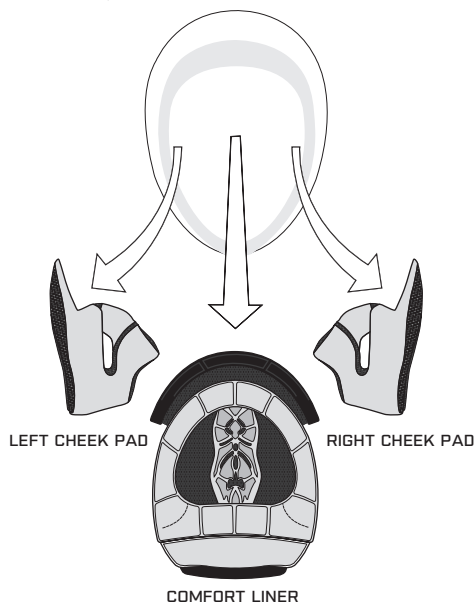

AIRMADA™ SIDEPLATES

Part Number	Color	Price
0133-0672	Black	$15.00
0133-0673	Blue	$15.00
0133-0674	Medallion	$15.00
0133-0675	Red	$15.00
0133-0676	White	$15.00
0133-0677	Rubatone	$25.00
0133-0678	4 Horsemen	$25.00
0133-0679	Sportbike SB1 Black	$25.00
0133-0680	Sportbike SB1 Blue	$25.00
0133-0681	Sportbike SB1 Pink	$25.00
0133-0682	Sportbike SB1 Red	$25.00
0133-0683	Sportbike SB1 Yellow	$25.00
0133-0684	Stack Black	$25.00
0133-0685	Stack Hi-Viz Orange	$25.00
0133-0686	Stack Hi-Viz Yellow	$25.00
0133-0687	Stack Pink	$25.00
0133-0688	Stack Red	$25.00
0133-0689	Stack White	$25.00
0133-0706	Hoodoo	$25.00
0133-0707	Medicine Man Black	$25.00
0133-0708	Medicine Man Orange	$25.00
0133-0709	Charmer Glory	$25.00
0133-0710	Charmer Gold	$25.00
0133-0711	Chainbrain	$25.00
0133-0712	Parahuman Black	$25.00
0133-0713	Parahuman Red	$25.00
0133-0717	Salient Black	$25.00
0133-0718	Salient Blue	$25.00
0133-0719	Salient Green	$25.00
0133-0720	Salient Pink	$25.00
0133-0721	Salient Purple	$25.00
0133-0722	Salient Red	$25.00

SUPERVENT SWITCH

Part Number	Color	Price
0133-0690	Black	$7.00
0133-0691	Rubatone	$7.00
0133-0692	Silver	$7.00

FOREHEAD VENT SWITCH

Part Number	Color	Price
0133-0693	Black	$11.00
0133-0694	Rubatone	$11.00
0133-0695	Silver	$11.00

AIRMADA BREATH DEFLECTORS

Part Number	Color	Price
0134-1393	Black	$5.00
0134-1394	White	$5.00