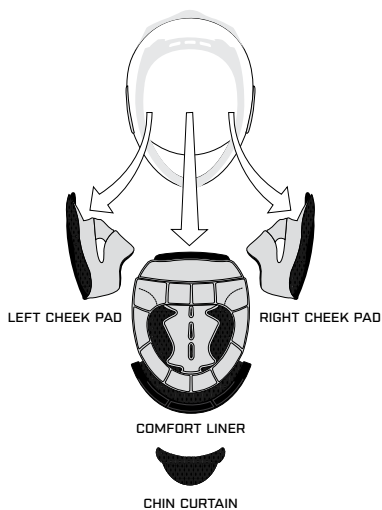

AIRFRAME™ HELMET ACCESSORIES

ACCESSORIES AND REPLACEMENT PARTS

3 SHELLS 4 EPS LINERS XS-3XL

Shell A Size Range XS-S // EPS XS // Interior XS-M

Shell B Size Range M-S // EPS M // Interior S-M

Shell C Size Range L-3X // EPS L // EPS 3X // Interior L-3X

AIRFRAME™ CHIN CURTAIN		
Part Number	Description	Price
0134-0803	Airframe Chin Curtain	$7.00

AIRFRAME™ BREATH DEFLECTORS		
Part Number	Color	Price
0133-0369	Black	$5.00
0133-0370	White	$5.00

AIRFRAME™ SIDEPLATES		
Part Number	Color	Price
0133-0340	Black	$15.00
0133-0341	White	$15.00
0133-0590	Medallion	$15.00
0133-0343	Rubstone Black	$15.00
0133-0397	Burn Baby Burn Black	$25.00
0133-0398	Burn Baby Burn White	$25.00
0133-0399	Death or Glory Black	$25.00
0133-0400	Death or Glory White	$25.00
0133-0401	Crossbones Black	$25.00
0133-0402	Crossbones White	$25.00
0133-0467	Claymore Chrome Black	$25.00
0133-0468	Claymore Chrome Red	$25.00
0133-0469	Claymore Chrome Blue	$25.00
0133-0470	Claymore Chrome Green	$25.00
0133-0471	Claymore Chrome Orange	$25.00
0133-0472	Claymore Chrome Plnk	$25.00
0133-0473	Predator Black	$25.00
0133-0504	Carbon Lifeform Black	$25.00
0133-0505	Carbon Lifeform White	$25.00
0133-0506	Sacrifice Black	$25.00
0133-0508	Street Angel Pink	$25.00
0133-0507	Street Angel Black	$25.00
0133-0553	Lifeform Red	$25.00
0133-0555	Apocalypse	$25.00
0133-0343	Construct	$15.00
0133-0656	Pleasuredome	$25.00
0133-0705	Manic	$25.00

REPLACEMENT AIRFRAME™ LINERS ONLY FIT LISTED SHELL SIZES