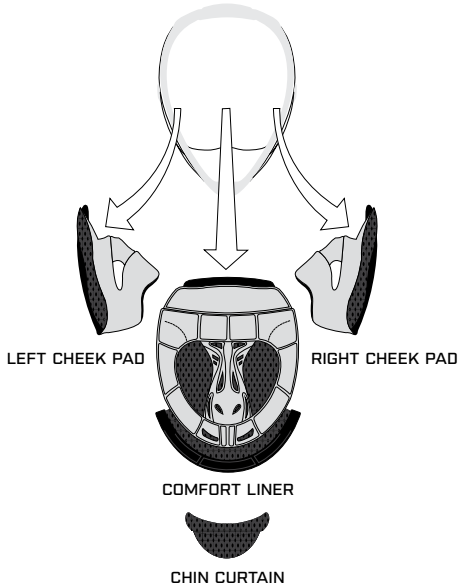

VARIANT™ HELMET ACCESSORIES

ACCESSORIES AND REPLACEMENT PARTS

2 SHELLS 3 EPS LINERS XS-3XL

SHELL A Size Range XS-L // EPS XS-M // Interior XS-L

SHELL B Size Range XL-3X // EPS XL // Interior XL-3X

REPLACEMENT CHEEKPADS
FIT ALL VARIANT™ SHELL SIZES

VARIANT™ CHEEKPADS				
Part Number	Color	Size	Description	Price
0134-1161	Hydra-Dry	40MM=XS	Fits Variant sizes	$30.00
0134-1162	Hydra-Dry	35MM=S	Fits Variant sizes	$30.00
0134-1163	Hydra-Dry	35MM=M	Fits Variant sizes	$30.00
0134-1164	Hydra-Dry	30MM=L	Fits Variant sizes	$30.00
0134-1165	Hydra-Dry	35MM=XL	Fits Variant sizes	$30.00
0134-1166	Hydra-Dry	30MM=XXL	Fits Variant sizes	$30.00
0134-1167	Hydra-Dry	25MM=3XL	Fits Variant sizes	$30.00
0134-1168	Chains	40MM=XS	Fits Variant sizes	$30.00
0134-1169	Chains	35MM=S	Fits Variant sizes	$30.00
0134-1170	Chains	35MM=M	Fits Variant sizes	$30.00
0134-1171	Chains	30MM=L	Fits Variant sizes	$30.00
0134-1172	Chains	35MM=XL	Fits Variant sizes	$30.00
0134-1173	Chains	30MM=XXL	Fits Variant sizes	$30.00
0134-1174	Chains	25MM=3XL	Fits Variant sizes	$30.00
0134-1364	Original	40MM=XS	Fits Variant sizes	$30.00
0134-1365	Original	35MM=S	Fits Variant sizes	$30.00
0134-1366	Original	35MM=M	Fits Variant sizes	$30.00
0134-1367	Original	30MM=L	Fits Variant sizes	$30.00
0134-1368	Original	35MM=XL	Fits Variant sizes	$30.00
0134-1369	Original	30MM=XXL	Fits Variant sizes	$30.00
0134-1370	Original	25MM=3XL	Fits Variant sizes	$30.00
0134-1411	Tech Star	40MM=XS	Fits Variant sizes	$30.00
0134-1412	Tech Star	35MM=S	Fits Variant sizes	$30.00
0134-1413	Tech Star	35MM=M	Fits Variant sizes	$30.00
0134-1414	Tech Star	30MM=L	Fits Variant sizes	$30.00
0134-1415	Tech Star	35MM=XL	Fits Variant sizes	$30.00
0134-1416	Tech Star	30MM=XXL	Fits Variant sizes	$30.00
0134-1417	Tech Star	25MM=3XL	Fits Variant sizes	$30.00
0134-1447	Ink	40MM=XS	Fits Variant sizes	$30.00
0134-1448	Ink	35MM=S	Fits Variant sizes	$30.00
0134-1449	Ink	35MM=M	Fits Variant sizes	$30.00
0134-1450	Ink	30MM=L	Fits Variant sizes	$30.00
0134-1451	Ink	35MM=XL	Fits Variant sizes	$30.00
0134-1452	Ink	30MM=XXL	Fits Variant sizes	$30.00
0134-1453	Ink	25MM=3XL	Fits Variant sizes	$30.00

REPLACEMENT VARIANT™ LINERS
ARE NOT INTERCHANGABLE